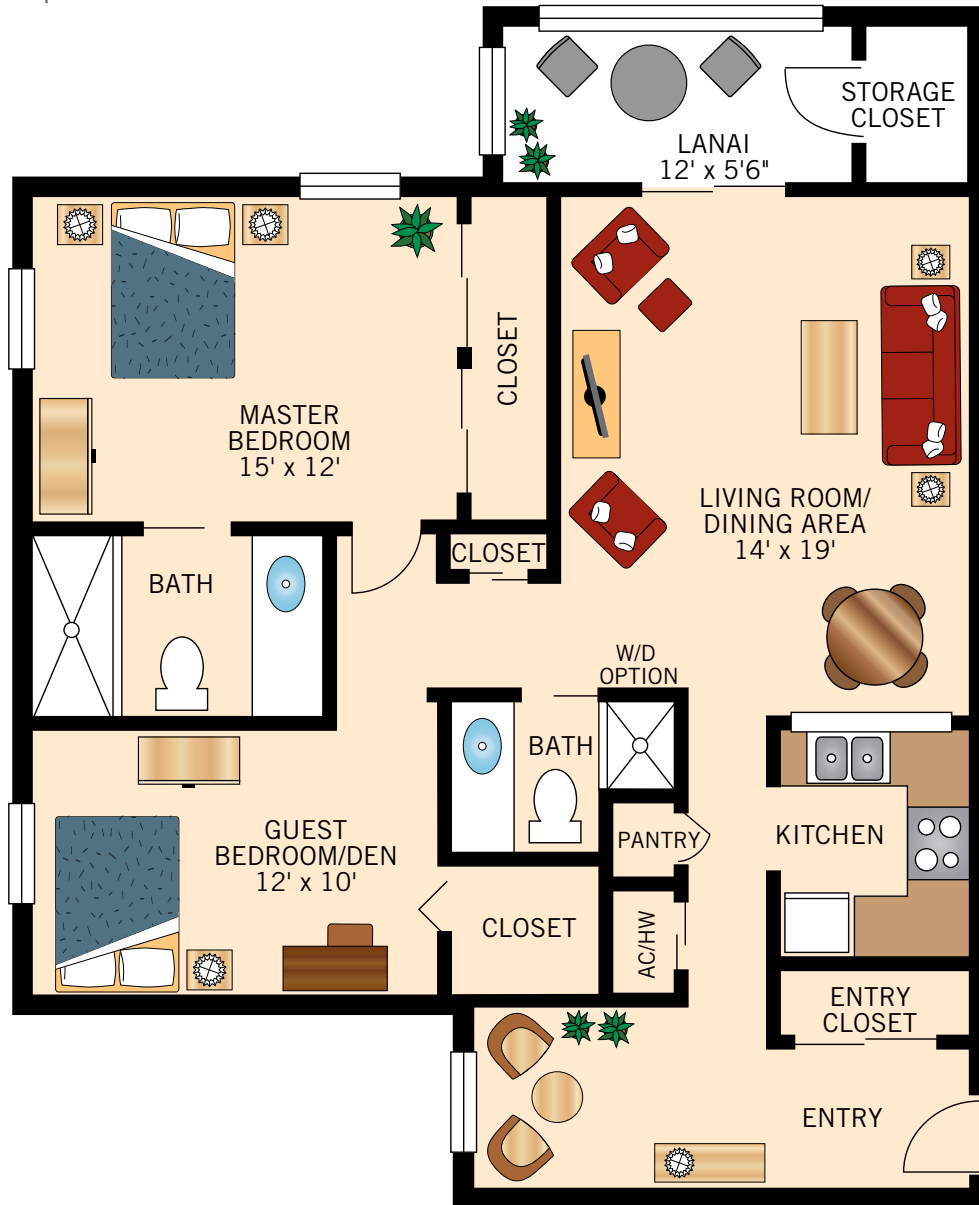

800 – 860 Square Feet

Floor plans are not to scale and are shown for comparative purposes only.
Actual apartment floor plans may have minor variations.

SIESTA I

ONE BEDROOM TWO BATH

1,000 – 1,060 Square Feet

Floor plans are not to scale and are shown for comparative purposes only.
Actual apartment floor plans may have minor variations.

SIESTA II

TWO BEDROOM TWO BATH

1,000 – 1,060 Square Feet

Floor plans are not to scale and are shown for comparative purposes only.
Actual apartment floor plans may have minor variations.

SANIBEL

TWO BEDROOM TWO BATH

1,100 – 1,160 Square Feet

Floor plans are not to scale and are shown for comparative purposes only.
Actual apartment floor plans may have minor variations.

ANNA MARIA
TWO BEDROOM DELUXE TWO BATH PLUS
1,600 – 1,720 Square Feet

Floor plans are not to scale and are shown for comparative purposes only.
Actual apartment floor plans may have minor variations.

BIRD KEY

TWO BEDROOM DELUXE TWO BATH PLUS

1,700 – 1,820 Square Feet

Floor plans are not to scale and are shown for comparative purposes only.
Actual apartment floor plans may have minor variations.