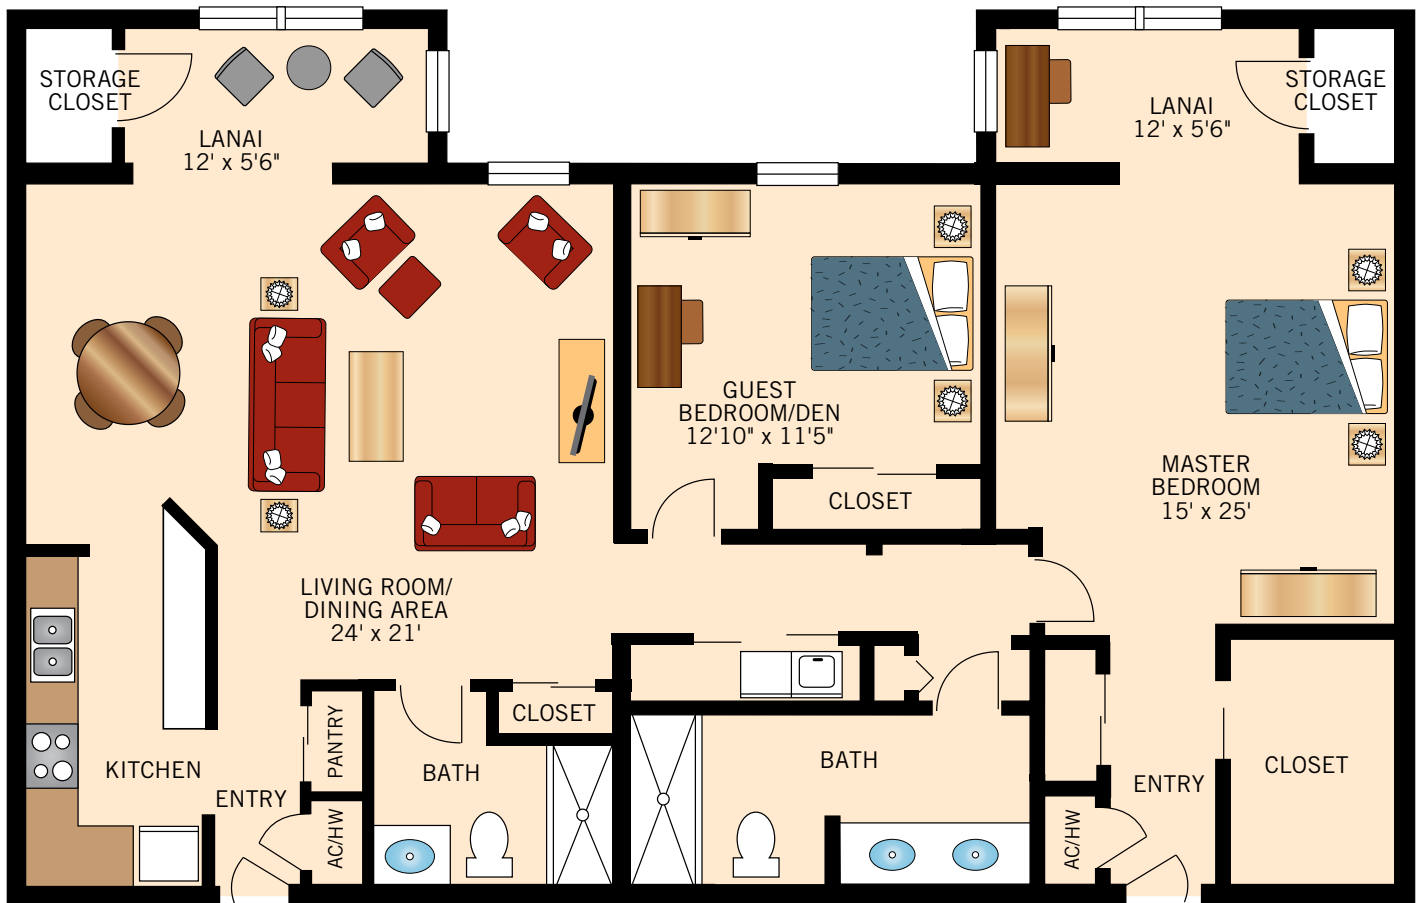

Floor plans are not to scale and are shown for comparative purposes only.
Actual apartment floor plans may have minor variations.

SIESTA II

TWO BEDROOM TWO BATH

1,000 – 1,060 Square Feet

Floor plans are not to scale and are shown for comparative purposes only.
Actual apartment floor plans may have minor variations.

SANIBEL

TWO BEDROOM TWO BATH

1,100 – 1,160 Square Feet

Floor plans are not to scale and are shown for comparative purposes only.
Actual apartment floor plans may have minor variations.

ANNA MARIA
TWO BEDROOM DELUXE TWO BATH PLUS
1,600 – 1,720 Square Feet

Floor plans are not to scale and are shown for comparative purposes only.
Actual apartment floor plans may have minor variations.

BIRD KEY

TWO BEDROOM DELUXE TWO BATH PLUS

1,700 – 1,820 Square Feet

Floor plans are not to scale and are shown for comparative purposes only.
Actual apartment floor plans may have minor variations.

THE CALADESI
TWO BEDROOM TWO BATH AND LAUNDRY ROOM
1,500 – 1,620 Square Feet

Floor plans are not to scale and are shown for comparative purposes only.
Actual apartment floor plans may have minor variations.