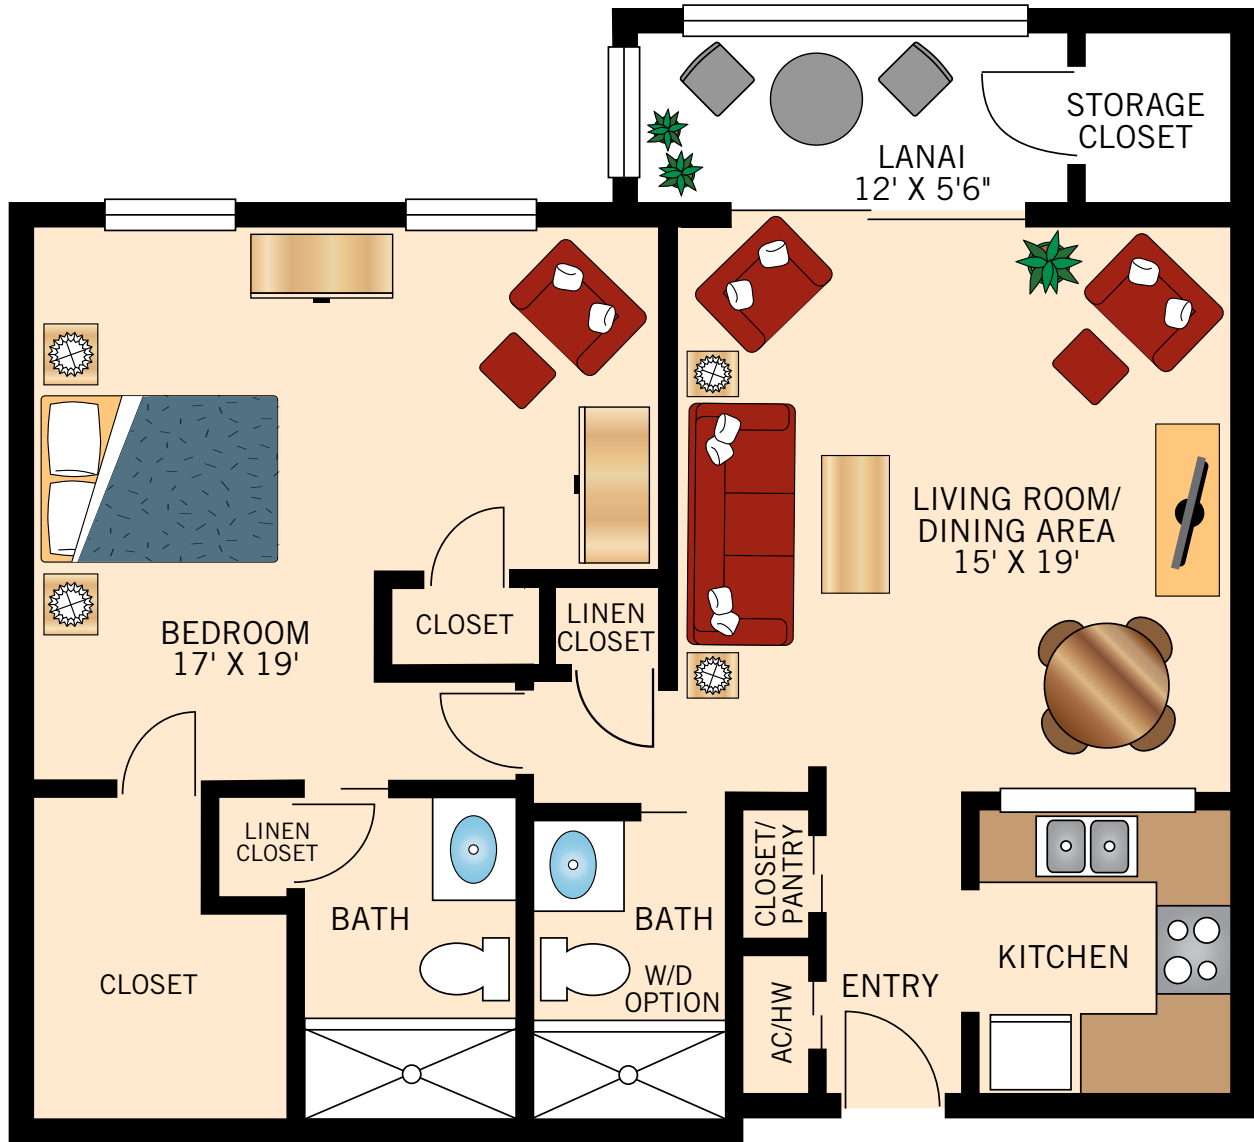

LIDO
ONE BEDROOM ONE BATH
700 – 760 Square Feet

Floor plans are not to scale and are shown for comparative purposes only.
Actual apartment floor plans may have minor variations.

MARCO

ONE BEDROOM ONE AND HALF BATH

800 – 860 Square Feet

Floor plans are not to scale and are shown for comparative purposes only.
Actual apartment floor plans may have minor variations.

SIESTA I

ONE BEDROOM TWO BATH

1,000 – 1,060 Square Feet

Floor plans are not to scale and are shown for comparative purposes only.
Actual apartment floor plans may have minor variations.

SIESTA II

TWO BEDROOM TWO BATH

1,000 – 1,060 Square Feet

Floor plans are not to scale and are shown for comparative purposes only.
Actual apartment floor plans may have minor variations.

SANIBEL

TWO BEDROOM TWO BATH

1,100 – 1,160 Square Feet

Floor plans are not to scale and are shown for comparative purposes only.
Actual apartment floor plans may have minor variations.

ANNA MARIA
TWO BEDROOM DELUXE TWO BATH PLUS
1,600 – 1,720 Square Feet