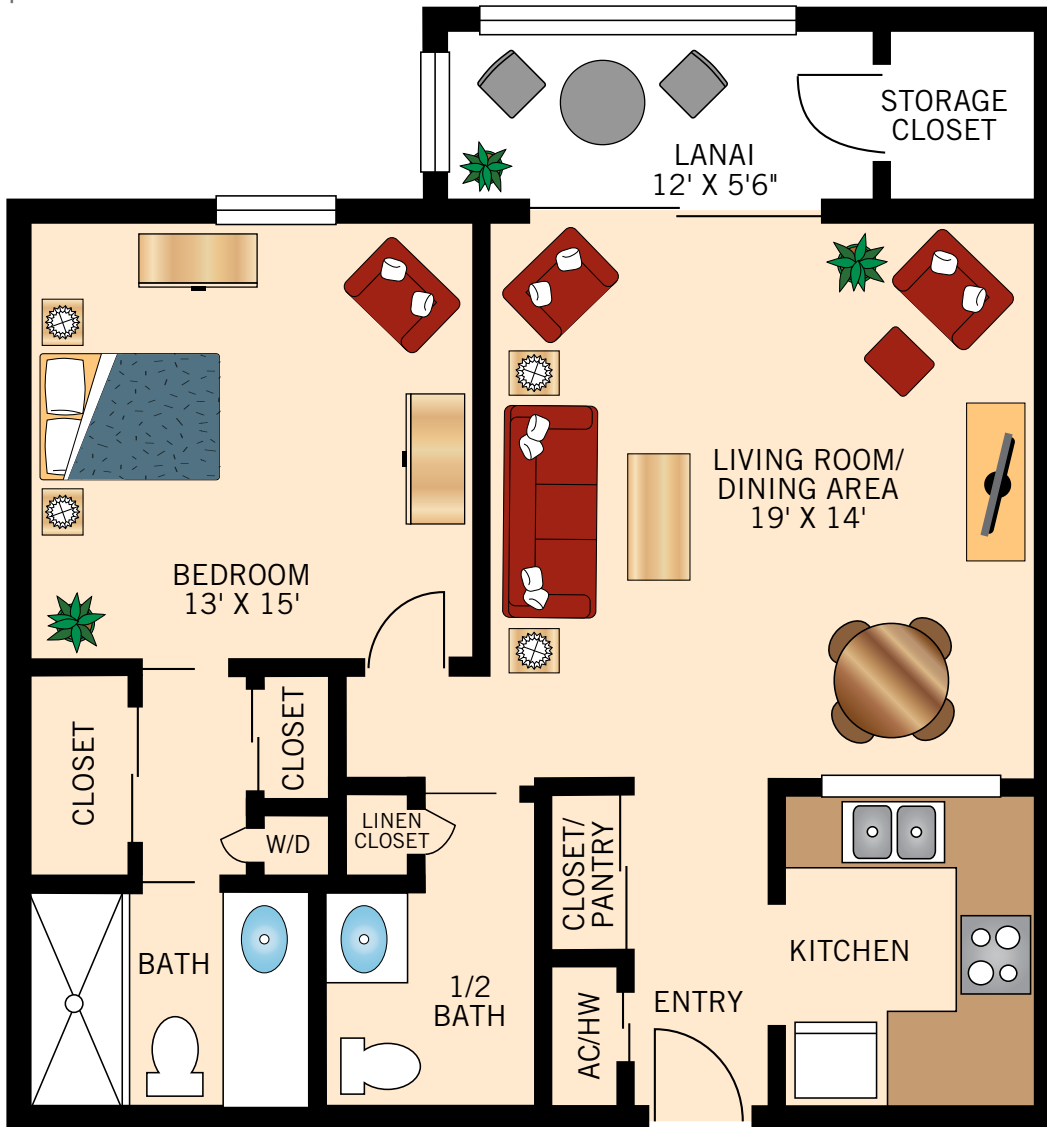

LIDO
ONE BEDROOM ONE BATH
700 – 760 Square Feet

Floor plans are not to scale and are shown for comparative purposes only.
Actual apartment floor plans may have minor variations.

MARCO

ONE BEDROOM ONE AND HALF BATH

800 – 860 Square Feet

Floor plans are not to scale and are shown for comparative purposes only.
Actual apartment floor plans may have minor variations.

SIESTA I

ONE BEDROOM TWO BATH

1,000 – 1,060 Square Feet

Floor plans are not to scale and are shown for comparative purposes only.
Actual apartment floor plans may have minor variations.

SIESTA II

TWO BEDROOM TWO BATH

1,000 – 1,060 Square Feet

Floor plans are not to scale and are shown for comparative purposes only.
Actual apartment floor plans may have minor variations.

SANIBEL

TWO BEDROOM TWO BATH

1,100 – 1,160 Square Feet

Floor plans are not to scale and are shown for comparative purposes only.
Actual apartment floor plans may have minor variations.

ANNA MARIA
TWO BEDROOM DELUXE TWO BATH PLUS
1,600 – 1,720 Square Feet