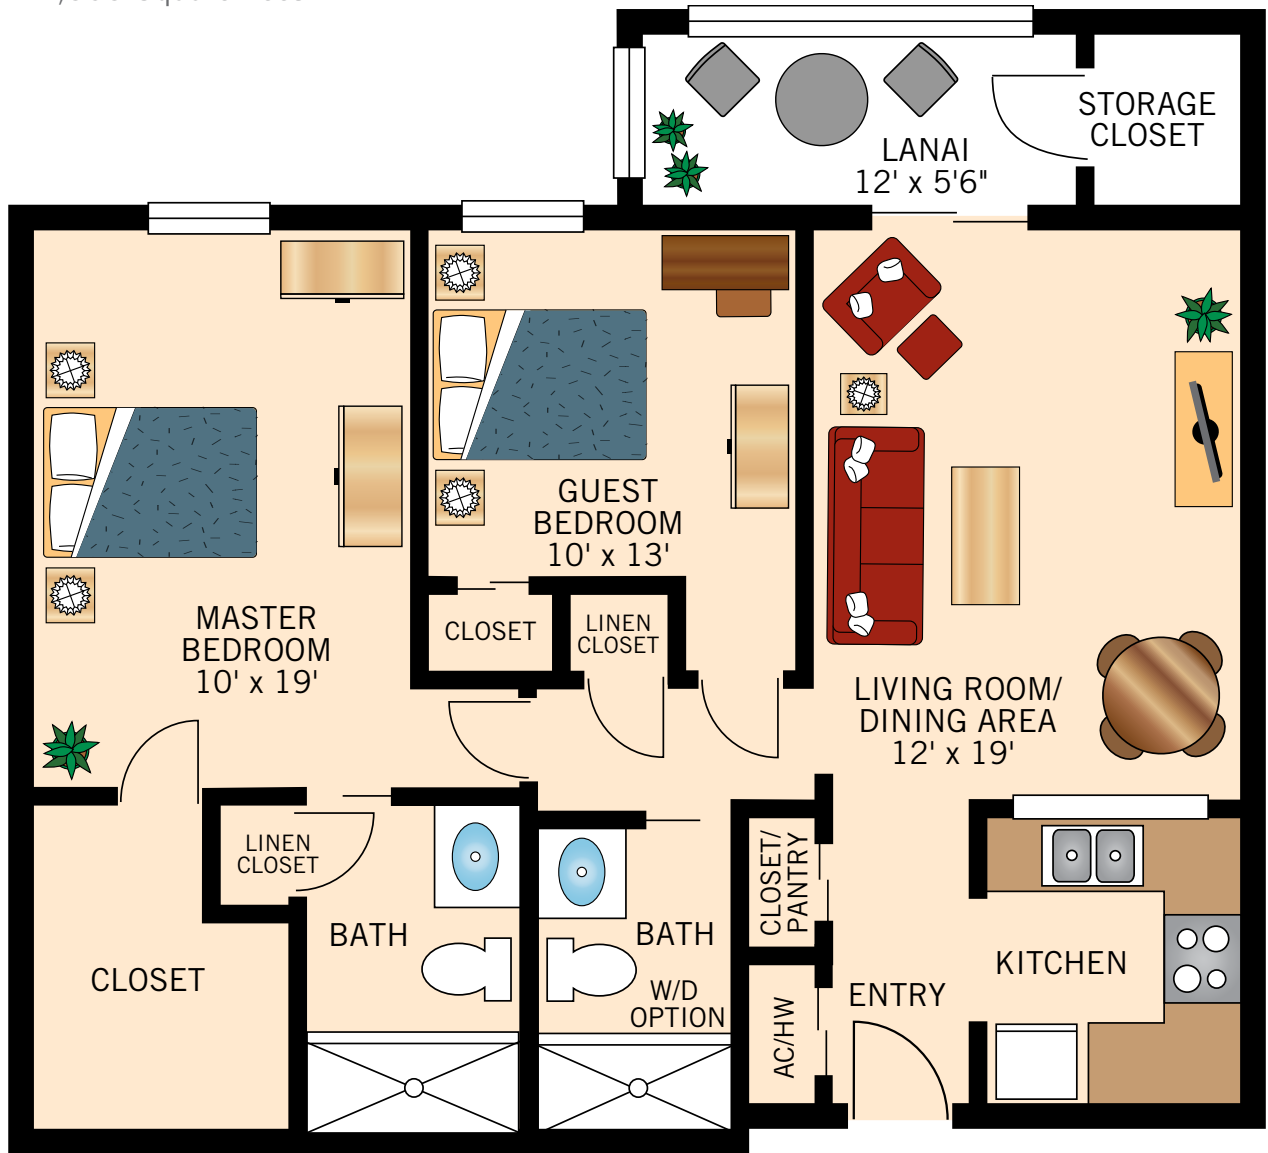

LIDO
ONE BEDROOM ONE BATH
700 – 760 Square Feet

Floor plans are not to scale and are shown for comparative purposes only.
Actual apartment floor plans may have minor variations.

MARCO

ONE BEDROOM ONE AND HALF BATH

800 – 860 Square Feet

Floor plans are not to scale and are shown for comparative purposes only.
Actual apartment floor plans may have minor variations.

SIESTA I

ONE BEDROOM TWO BATH

1,000 – 1,060 Square Feet

Floor plans are not to scale and are shown for comparative purposes only.
Actual apartment floor plans may have minor variations.

SIESTA II

TWO BEDROOM TWO BATH

1,000 – 1,060 Square Feet

Floor plans are not to scale and are shown for comparative purposes only.
Actual apartment floor plans may have minor variations.

SANIBEL

TWO BEDROOM TWO BATH

1,100 – 1,160 Square Feet

Floor plans are not to scale and are shown for comparative purposes only.
Actual apartment floor plans may have minor variations.

ANNA MARIA
TWO BEDROOM DELUXE TWO BATH PLUS
1,600 – 1,720 Square Feet