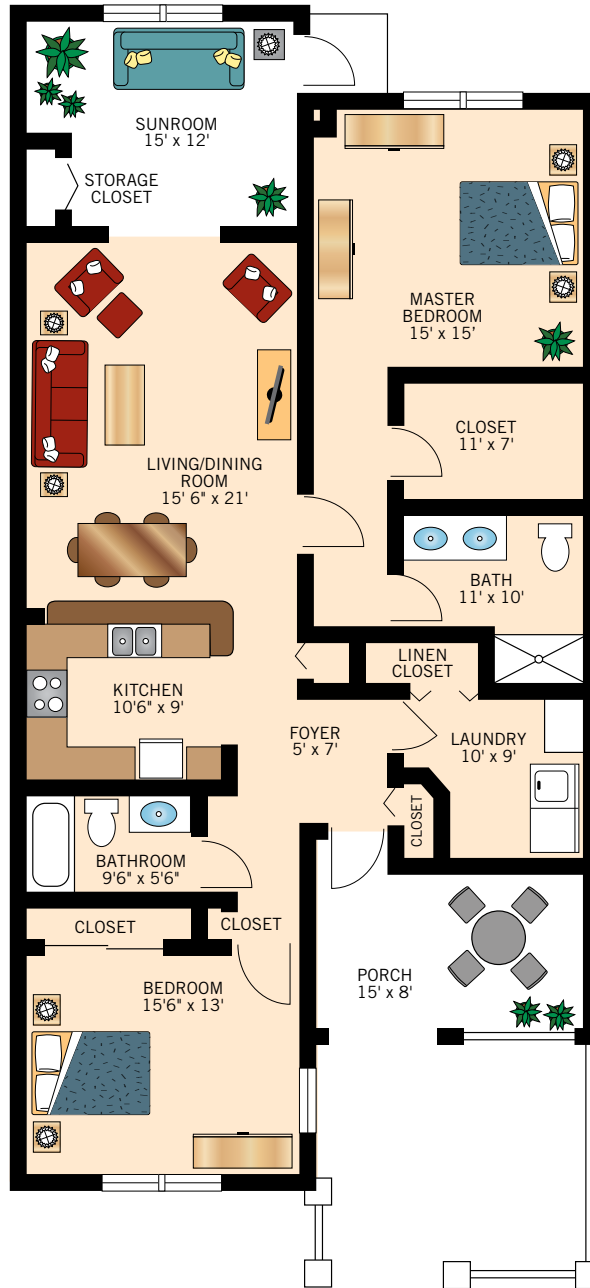

**MAGNOLIA**  
**TWO BEDROOM TWO BATH**  
1,800 Square Feet

Floor plans are not to scale and are shown for comparative purposes only.  
Actual apartment floor plans may have minor variations.

**JASMINE**  
**TWO BEDROOM TWO BATH WITH DEN**  
2,100 Square Feet

Floor plans are not to scale and are shown for comparative purposes only.  
Actual apartment floor plans may have minor variations.