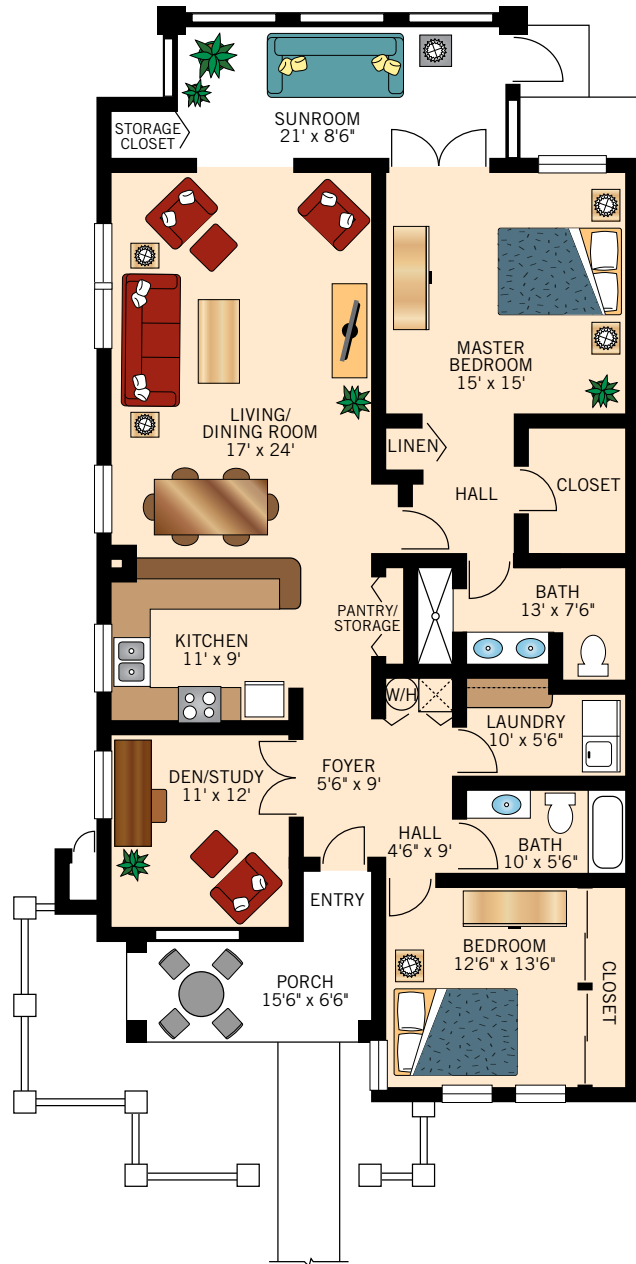

**MAGNOLIA**  
**TWO BEDROOM TWO BATH**  
1,800 Square Feet

Floor plans are not to scale and are shown for comparative purposes only.  
Actual apartment floor plans may have minor variations.

**JASMINE**  
**TWO BEDROOM TWO BATH WITH DEN**  
2,100 Square Feet

Floor plans are not to scale and are shown for comparative purposes only.  
Actual apartment floor plans may have minor variations.